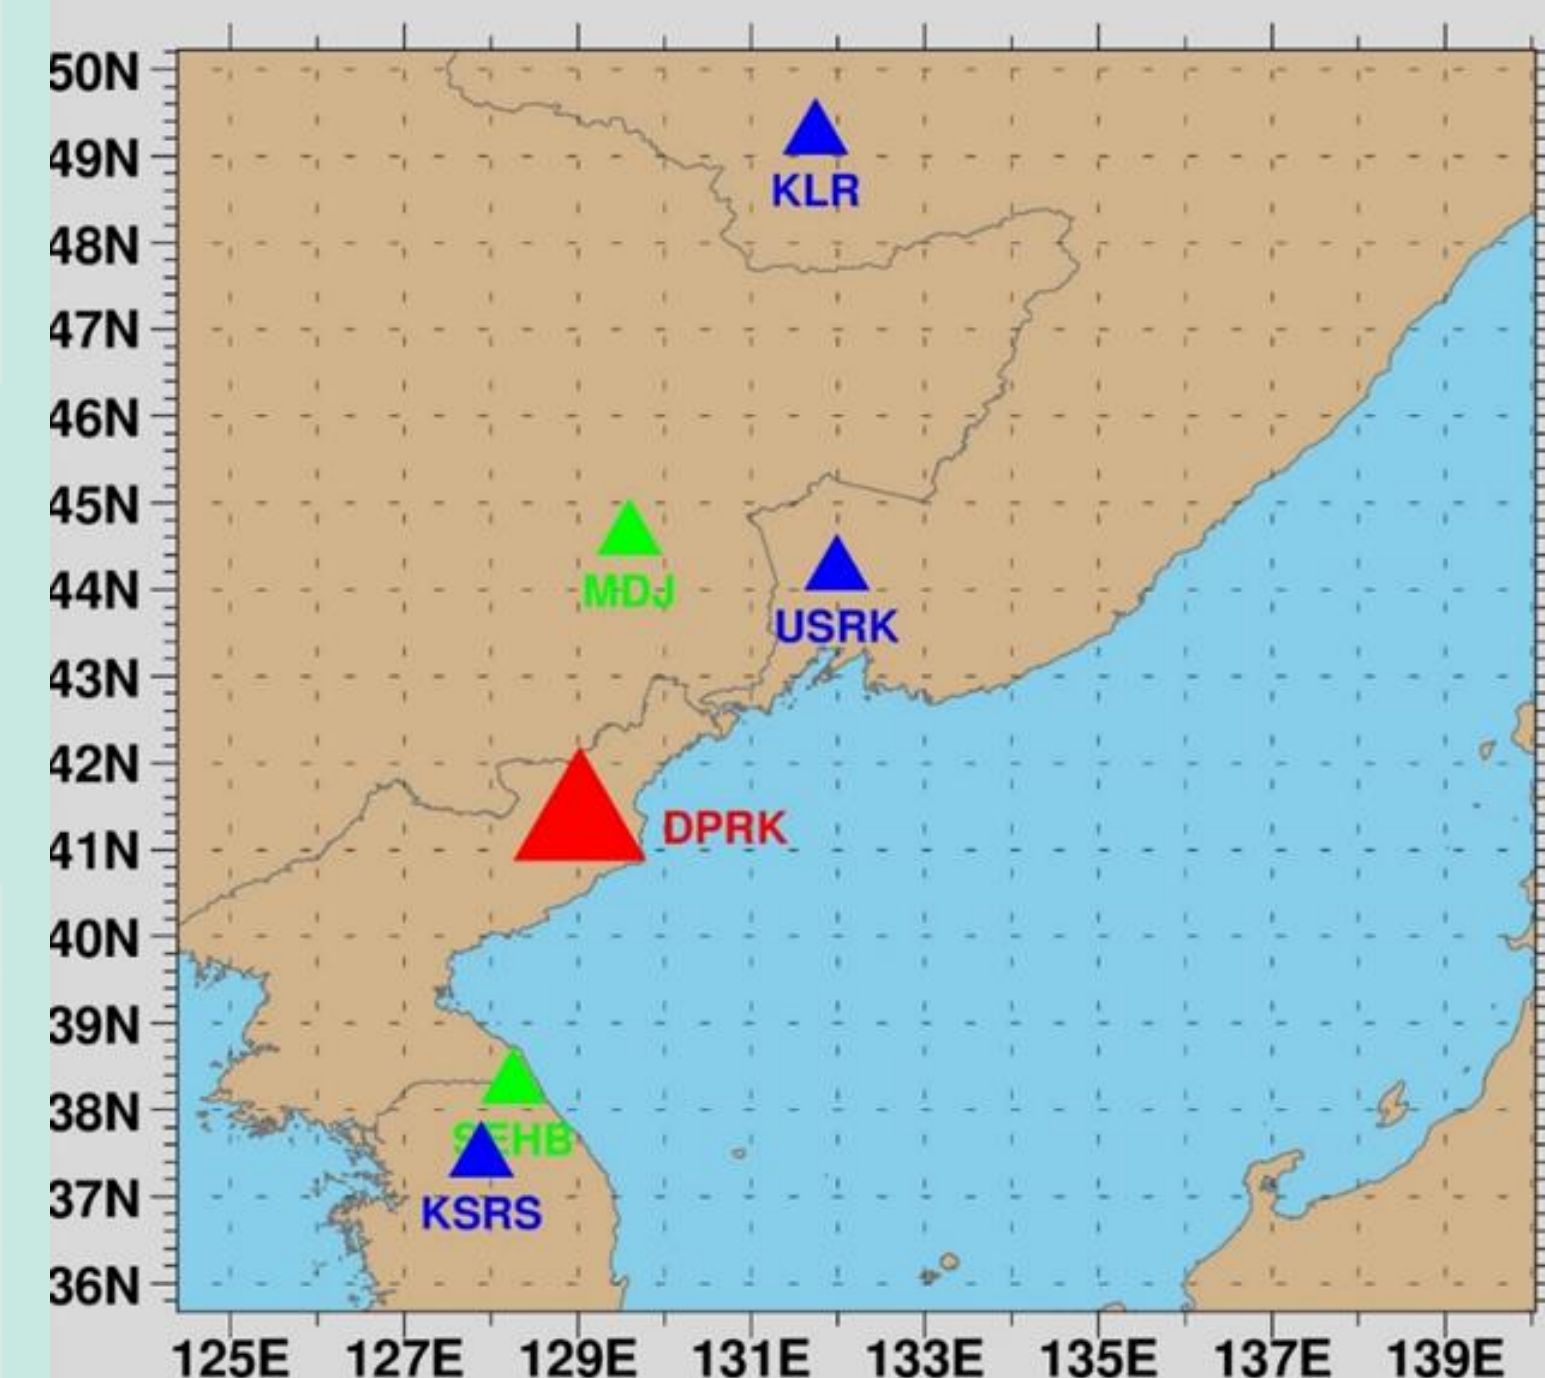

SEISMIC EVENTS AT THE DPRK TEST SITE

DPRK UNDERGROUND TEST

Event	Lat, deg	Lon, deg	ndef	mb (IDC)	Ms (IDC)	ML(IDC)
DPRK1	41.312	129.02	22	4.08		3.89
DPRK2	41.311	129.05	72	4.51	3.56	4.27
DPRK3	41.301	129.07	110	4.92	3.95	4.52
DPRK4	41.304	129.05	102	4.82	3.92	4.61
DPRK5	41.299	129.05	120	5.09	4.17	4.29
DPRK6	41.32	129.03	189	6.07	4.91	5.17

Regional network:
IMS: KSRS and USRK
non-IMS: MDJ and SEHB

EARLY DPRK AFTERSHOCKS FOUND WITH EXPLOSION TEMPLATES

Aftershock	SEL3	LEB	REB	Date	Time	m_b
1	-	+	-	11.09.2016	1:50:49.86	-
2	+	+	+	3.09.2017	3:38:31.88	4.12
3	-	+	-	23.09.2017	4:42:59.95	-
4	+	+	+	23.09.2017	8:29:16.29	3.40
5	-	+	-	12.10.2017	16:41:8.11	-

HIGHEST KSRS SNR_{CC}

HIGHEST USRK SNR_{CC}

23 WELL MEASURED DPRK5 and DPRK6 AFTERSHOCKS: IDC ESTIMATES USING WAVEFORM CROSS CORRELATION

Date	Time	mb (Lg-scaled)	IDC LEB origin ID
September 11, 2016 (A_SHOCK1)	1:50:48AM	2.83	13558133
September 3, 2017 (A_SHOCK2)	3:38:31AM	4.11	14807656
September 3, 2017 (A_SHOCK3)	9:31:28AM	2.59	
September 23, 2017 (A_SHOCK4)	4:42:58AM	3.08	14892975
September 23, 2017 (A_SHOCK5)	8:29:14AM	3.74	14892904
October 12, 2017 (A_SHOCK6)	4:41:06PM	3.33	14968848
October 31, 2017	10:20:13AM	2.51	
December 1, 2017	10:45:54PM	2.91	
December 5, 2017	2:40:52PM	3.14	15176138
December 6, 2017